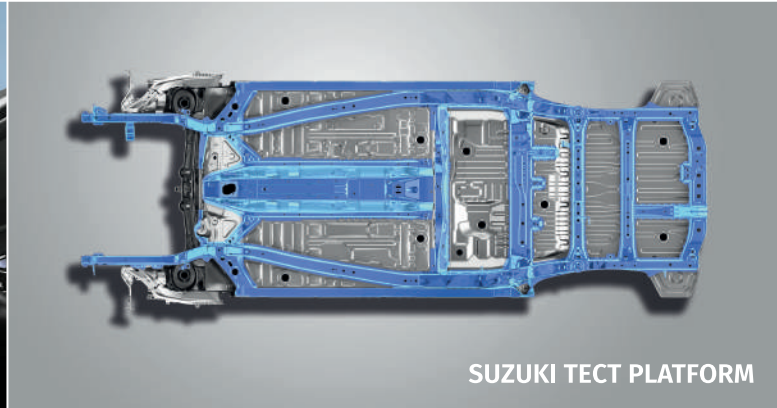

RULES SAFELY

Fierce and dominating outside. Comfortable and safe inside. The Advanced Grand Vitara comes equipped with the NEXA Safety Shield, a host of standard safety features, across all its variants.

• 6 Airbags

The Grand Vitara comes equipped with 6 Airbags (front, side & curtain) for improved passenger safety.

• Tyre Pressure Monitoring System

The Tyre Pressure Monitoring System (TPMS) displays the individual tyre pressure on your Grand Vitara. It warns you in the event of a change in pressure thereby ensuring optimum riding comfort and increased safety on the road.

• Suzuki TECT Platform

The Grand Vitara is built on Suzuki's renowned TECT platform. It is designed for effective absorption and dispersion of crash energy by extensive usage of high tensile steel.

• 360 View Camera

Experience the ease of driving and parking in tight spaces with multiple view modes to choose from including a Virtual Bird's Eye View, Approaching Object Detection (AOD) feature and steering based dynamic gridlines that project the path.

• Hill-Descent Control & Hill-Hold Assist

The Grand Vitara comes equipped with Hill-Descent Control. It automatically applies the brakes while descending a slope, thereby ensuring that your car descends in a controlled manner no matter how steep the slope is. The Hill-Hold Assist automatically activates while driving uphill and prevents your car from rolling backwards.